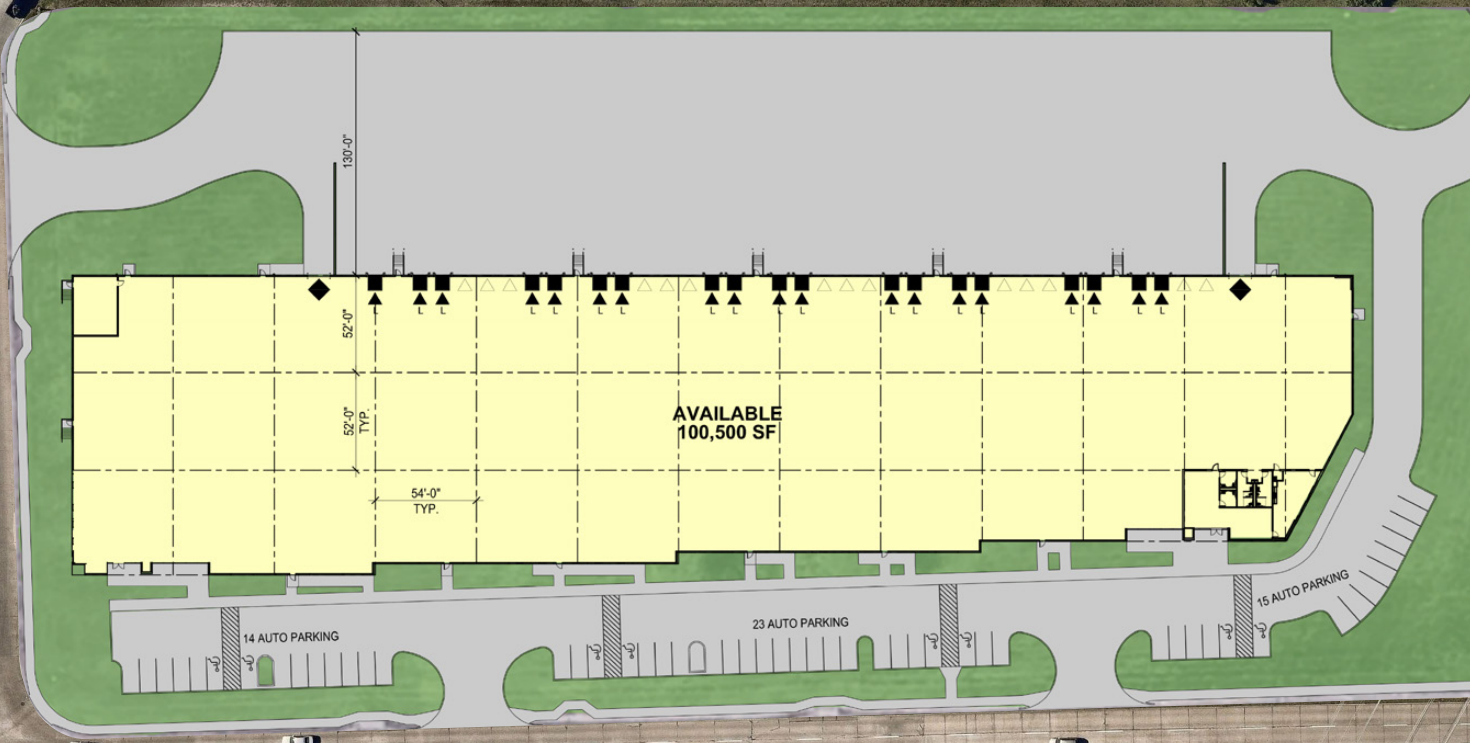

4335 W NORTHGATE DRIVE

100,500 SF AVAILABLE

- ▲ DOCK POSITION
- ▲ L DOCK DOOR w/ LEVELER
- △ FUTURE DOCK POSITION
- ◆ DRIVE-INS

NORTHVIEW DRIVE

W NORTHGATE DRIVE

Randy Touchstone  
1 214 438 1533  
randy.touchstone@jll.com