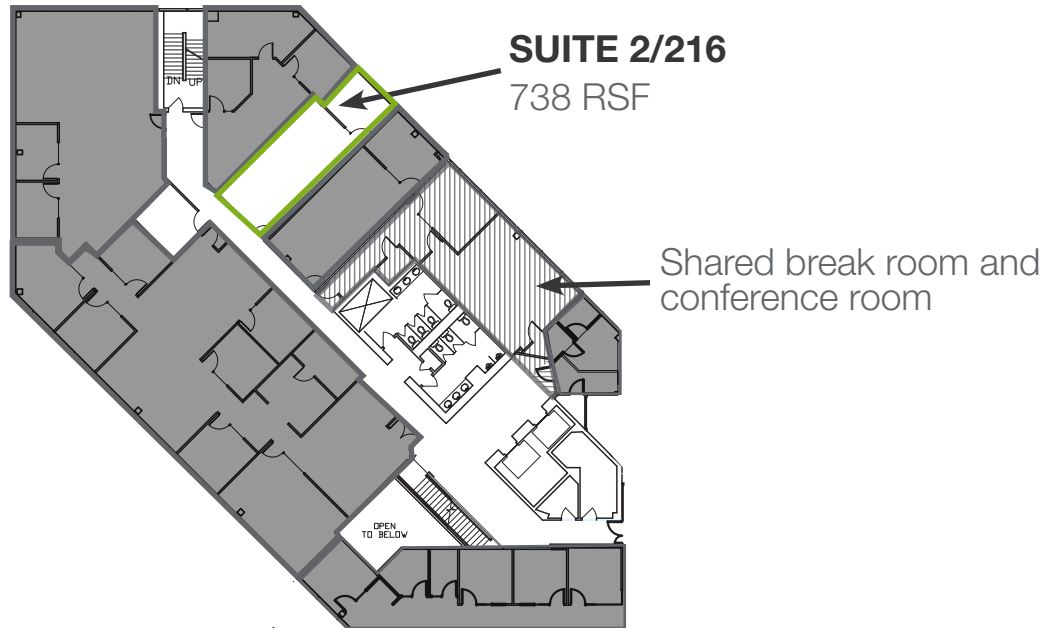

2nd floor: Move-In Ready Suites

OWNED AND MANAGED BY:

FOR MORE INFORMATION, CONTACT:

Mike George

+1 425 586 5618
 mgeorge@nai-psp.com

Scott Sulman

+1 425 586 5647
 ssulman@nai-psp.com