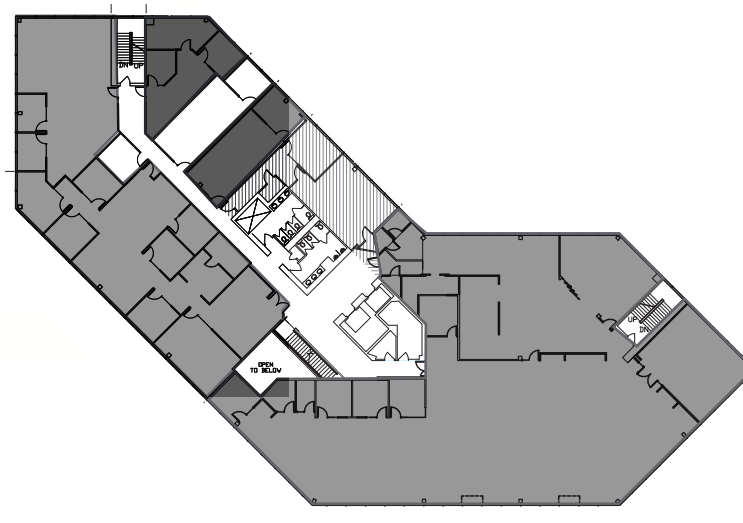

2nd floor: Move-In Ready Suites

OWNED AND MANAGED BY:

FOR MORE INFORMATION, CONTACT:

Mike George

+1 425 586 5618
 mgeorge@nai-psp.com

Scott Sulman

+1 425 586 5647
 ssulman@nai-psp.com