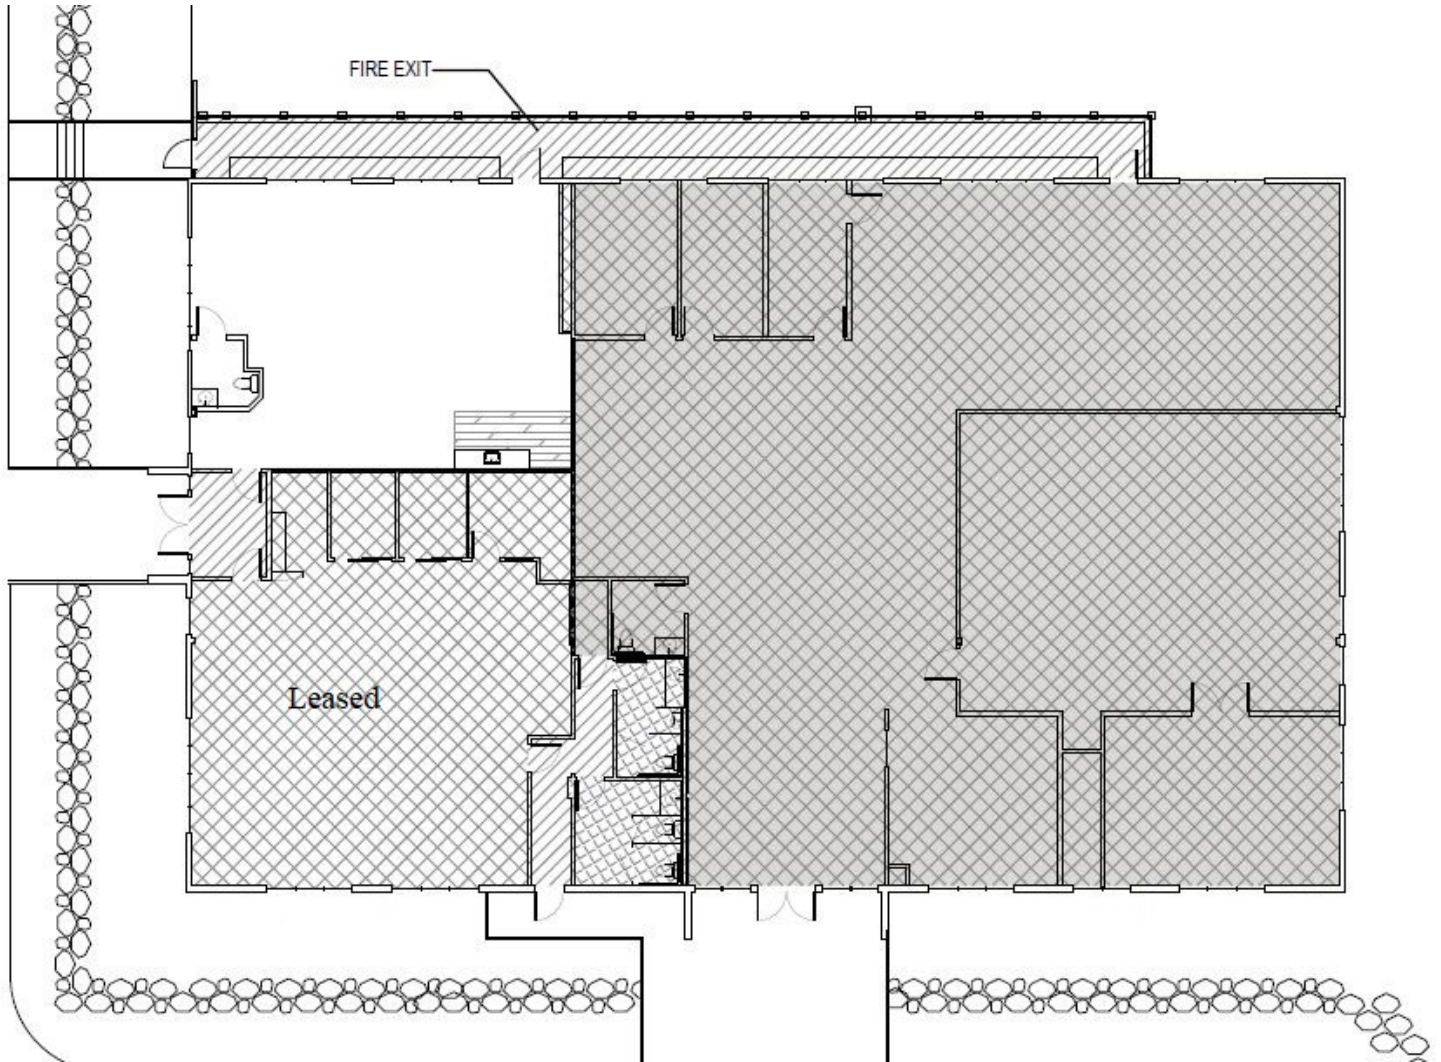

Suite 220 | 1,265 RSF
Available Now!
Conceptual Plan

Locally owned & managed by:

Lake Washington
PARTNERS

Conceptual Plan | Suite 200 & 220 | 7,048 RSF
Available 02/01/2024

Locally owned & managed by:

Lake Washington
PARTNERS