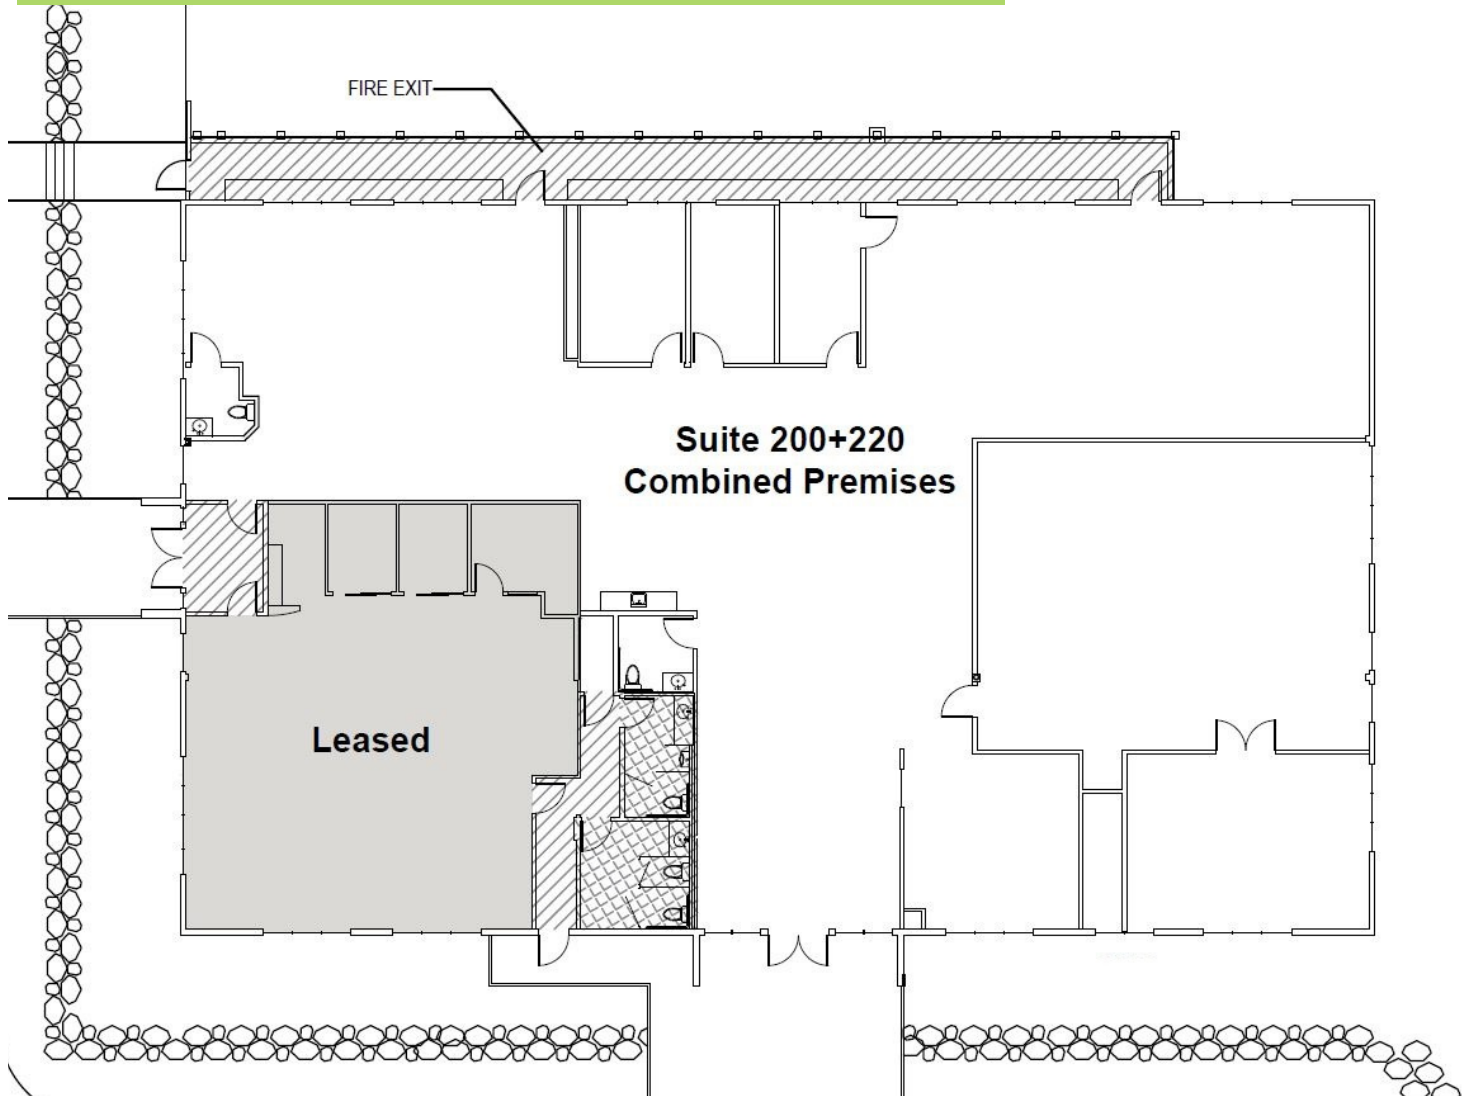

Suite 220 | 1,265 RSF
Available Now!
Conceptual Plan

Locally owned & managed by:

Lake Washington
PARTNERS

Conceptual Plan | Suite 200 & 220 | 7,048 RSF
Available 02/01/2024

Locally owned & managed by:

Lake Washington
PARTNERS