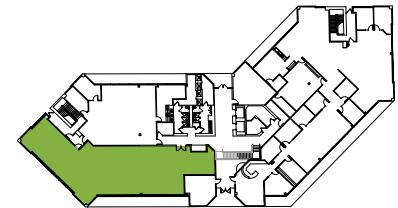

CREEKSIDE THREE

SUITE 150 | 3,989 RSF

CONCEPTUAL FURNITURE PLAN

Sam Ziemba
1 425 974 4005
sam.ziemba@jll.com

Jake Bos
1 425 974 4086
jake.bos@jll.com

Bailey Hicks
1 425 974 4009
bailey.hicks@jll.com

Owned & managed by: