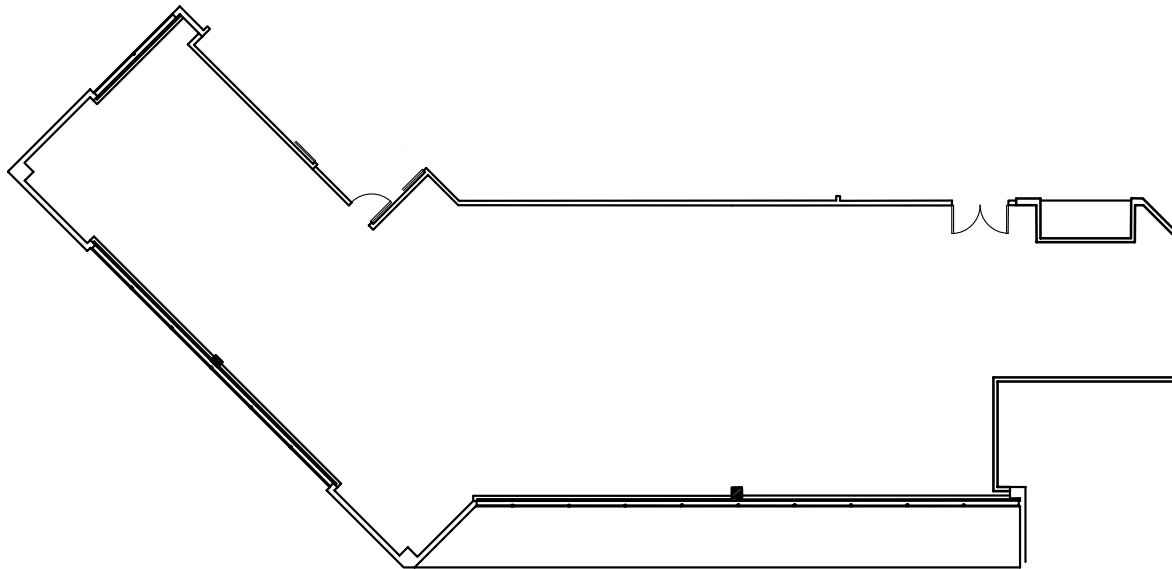

CREEKSIDE THREE

SUITE 150 | 3,989 RSF

AVAILABLE 8/1/2024

Sam Ziemba
1 425 974 4005
sam.ziemba@jll.com

Jake Bos
1 425 974 4086
jake.bos@jll.com

Bailey Hicks
1 425 974 4009
bailey.hicks@jll.com

Owned &
managed by: