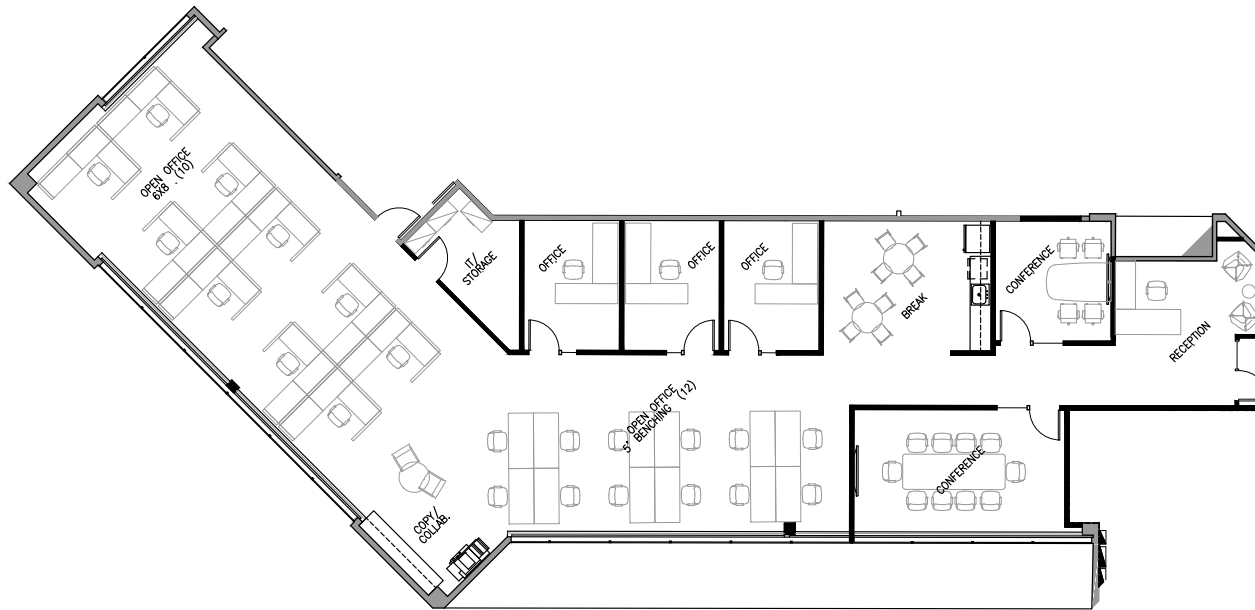

CREEKSIDE THREE

SUITE 150 | 3,989 RSF

CONCEPTUAL FURNITURE PLAN

Sam Ziemba
1 425 974 4005
sam.ziemba@jll.com

Jake Bos
1 425 974 4086
jake.bos@jll.com

Bailey Hicks
1 425 974 4009
bailey.hicks@jll.com

Owned & managed by: