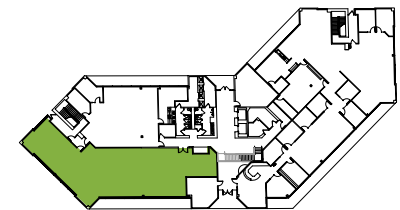

CREEKSIDE THREE

SUITE 150 | 3,989 RSF

AVAILABLE 8/1/2024