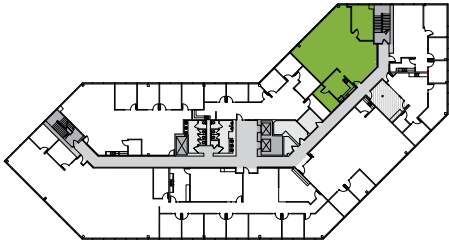

CREEKSIDE ONE

SUITE 470 | 2,020 RSF

Jake Bos
1 425 974 4086
jake.bos@jll.com

Bailey Hallis
1 425 974 4009
bailey.hallis@jll.com

Owned & managed by: