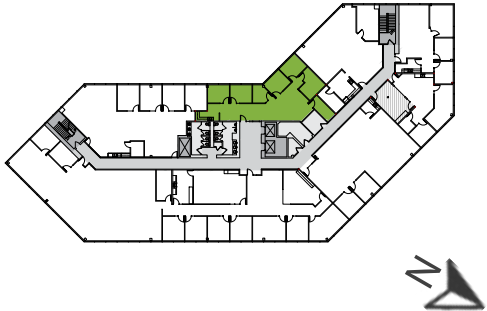

CREEKSIDE ONE

SUITE 400 | 1,836 RSF

AVAILABLE 2/1/2026

Jake Bos
1 425 974 4086
jake.bos@jll.com

Bailey Hicks
1 425 974 4009
bailey.hicks@jll.com

Owned & managed by: